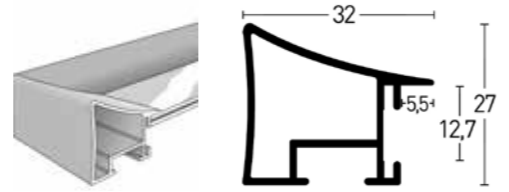

Farboberflächen | Colour surfaces

1:2

Max. Einlegehöhe 3,5 mm | Max. insertion height 3,5 mm

Brushed Silber | Brushed Silver

Brushed Citrin | Brushed Citrin

Brushed Turmalin Rot | Brushed Turmalin Red

Brushed Rubin Red | Brushed Ruby Red